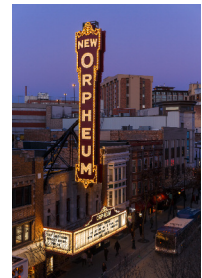

NEWS RELEASE

For immediate release: October 24, 2017

For more information, contact:
Christopher Ruditys, 414-271-9277

2017 SIGN DESIGN CONTEST WINNERS NAMED

Milwaukee, WI - The Wisconsin Sign Association has represented the professional on-premise sign industry of Wisconsin since 1970. Each year, the Association holds a prestigious contest to recognize Wisconsin's leading sign companies and their professional designers. The winners represent the finest sign designs that undoubtedly make an impact to communities across the State. This year, WSA received 102 entries for our 11 sign design categories. Should you wish to print any or all of the following signs, please contact our Communications Department for the digital artwork (no charge).

TOM DERSE "BEST OF SHOW" AWARD

"Agristeel"
Appleton Sign

Designer: Matt Erickson

SMALL SIGN SHOP

1st Place
New Orpheum Theatre
Sign Art Studio

PYLON

1st Place
"Urban Evolutions"
Fox Cities Sign & Lighting

MONUMENT