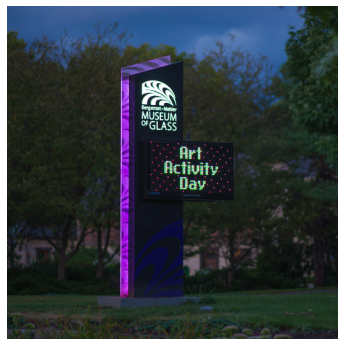

NEWS RELEASE

For immediate release: October 24, 2017

For more information, contact:
Christopher Ruditys, 414-271-9277

2017 SIGN DESIGN CONTEST WINNERS NAMED

Milwaukee, WI - The Wisconsin Sign Association has represented the professional on-premise sign industry of Wisconsin since 1970. Each year, the Association holds a prestigious contest to recognize Wisconsin's leading sign companies and their professional designers. The winners represent the finest sign designs that undoubtedly make an impact to communities across the State. This year, WSA received 102 entries for our 11 sign design categories. Should you wish to print any or all of the following signs, please contact our Communications Department for the digital artwork (no charge).

TOM DERSE "BEST OF SHOW" AWARD

"Agristeel"
Appleton Sign

Designer: Matt Erickson

SMALL SIGN SHOP

1st Place
New Orpheum Theatre
Sign Art Studio

PYLON

1st Place
"Urban Evolutions"
Fox Cities Sign & Lighting

MONUMENT

2nd Place
"Bergstrom Mahler,
Museum of Glass"
Appleton Sign

1st Place
"Marsh Family Eyecare"
TLC Sign

2nd Place
"White Birch Plaza"
Creative Sign Company, Inc.

NON-ILLUMINATED

1st Place
"Oma Coffee"
LaCrosse Sign Group